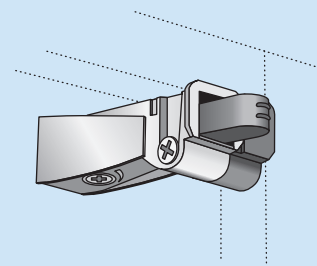

CushionClose for Doors

CUSH CLOSE DR BUFFER

- Field installation accessory
- Slow closing system helps reduce slams and noise
- Package includes one unit and installation instructions
- Pre-drilling of face frames recommended
- 1 unit per door recommended for Desk cabinets
- Spacer included for Standard Overlay door styles