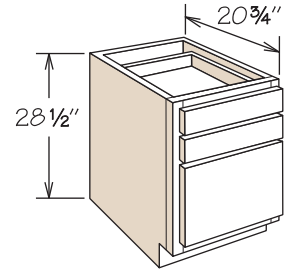

Desk Drawer Cabinet
21" Deep

DDR1221
DDR1521
DDR1821
DDR2121
DDR2421

- APC
- CCO
- CFO
- PVS
- RD

- Natural finish dovetail drawers with MDF bottom and 3/4 access Side-Mounted Drawer Glides
- 1 large and 2 standard drawers
- Large drawer cannot be used as a file drawer