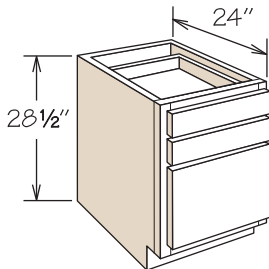

Desk Drawer Cabinet
24" Deep

DDR1224
DDR1524
DDR1824
DDR2124
DDR2424

- APC
- CCO
- CFO
- PVS
- RD

- 1 large and 2 standard drawers
- Large drawer cannot be used as a file drawer