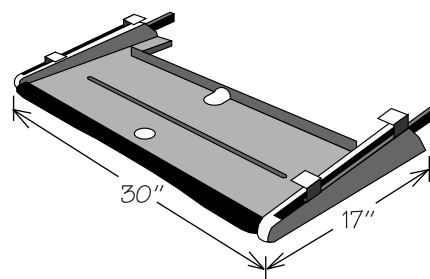

Keyboard Tray

KBT30

- Field installation accessory
- Designed to mount to underside of countertop
- Works with 24" or 21" deep desk cabinets
- Fits in 30" or wider opening
- Features ball bearing glide system
- Includes gel-wrist rest
- Black finish
- Not sized to fit reduced depth cabinets