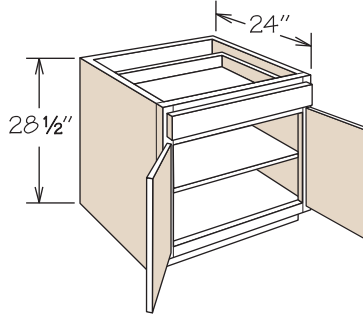

Desk & Office Cabinets

Dimensions

Width	Height	Depth
12" to 24"	28½"	20¾" – 24" (Reduced Depth optional on select cabinets)

SKU Coding

DDO	18	21
Cabinet Type (e.g., DDO = Desk Door Cabinet)	width in inches	depth in inches

Desk Door Cabinet

2 Doors, 1 Drawer

21" Deep

DDO2421 BUTT

- APC
- CCO
- CFO
- PVS
- RD

- Natural finish dovetail drawer with MDF bottom and ¾ access Side-Mounted Drawer Glides
- One full depth adjustable shelf
- May be accessorized with 1 DROT Deep Roll Out Tray
- DROT must be mounted on cabinet floor

Desk Door Cabinet
1 Door, 1 Drawer
24" Deep

DDO1224
DDO1524
DDO1824
DDO2124

- APC
- CCO
- CFO
- PVS
- RD

- One full depth adjustable shelf
- May be accessorized with 1 DROT Deep Roll Out Tray
- DROT must be mounted on cabinet floor

Desk Door Cabinet
2 Doors, 1 Drawer
24" Deep

DDO2424 BUTT

- APC
- CCO
- CFO
- PVS
- RD

- One full depth adjustable shelf
- May be accessorized with 1 DROT Deep Roll Out Tray
- DROT must be mounted on cabinet floor