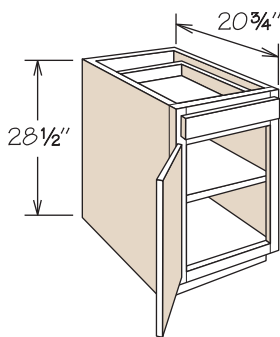

Desk & Office Cabinets

Dimensions

Width	Height	Depth
12" to 24"	28½"	20¾" – 24" (Reduced Depth optional on select cabinets)

SKU Coding

DDO	18	21
Cabinet Type (e.g., DDO = Desk Door Cabinet)	width in inches	depth in inches

Desk File Drawer Cabinet

21" Deep

DFD1821

- APC
- CCO
- CFO
- PVS
- RD

- Natural finish dovetail drawer with MDF bottom and ¾ access Side-Mounted Drawer Glides
- Will accept letter or legal size hanging files
- FBDK1821 file basket included

Desk File Drawer Cabinet

24" Deep

DFD1824

- APC
- CCO
- CFO
- PVS
- RD

- Will accept letter or legal size hanging files
- FBDK1824 file basket included

Desk Door Cabinet

1 Door, 1 Drawer

21" Deep

Desk Door Cabinet

2 Doors, 1 Drawer

21" Deep

DDO2421 BUTT

- APC
- CCO
- CFO
- PVS
- RD

- Natural finish dovetail drawer with MDF bottom and ¾ access Side-Mounted Drawer Glides
- One full depth adjustable shelf
- May be accessorized with 1 DROT Deep Roll Out Tray
- DROT must be mounted on cabinet floor