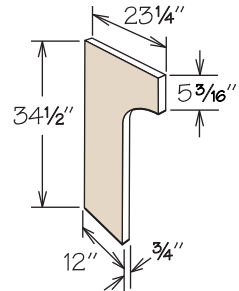

Desk End Panel

DEP

- All door styles feature 3/4" veneered engineered wood finished to match cabinet exterior on both sides
- Recommend QM8 WD be ordered for installation to ensure proper attachment to wall
- Field trimmable