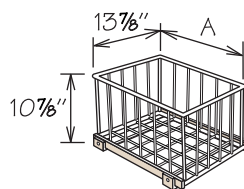

File Base Drawer Kit

	A
FBDK1821	18"
FBDK1824	21 1/4"

FBDK1821
FBDK1824

- Field installation accessory
- Contents: 1 basket assembly, 1 rail assembly, 4 mounting screws
- Chrome finish
- Accepts letter or legal size hanging files
- FBDK1821 can be used in Vanity cabinets
- Mounts to B18 (14 1/4") or wider cabinet
- Not sized to fit reduced depth cabinets