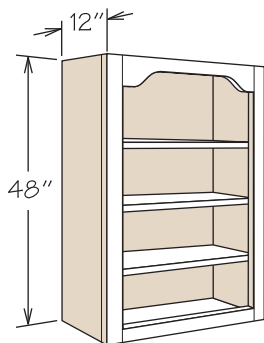

Bookcase

BC1848
BC2448
BC3048

- APC
- PVS
- RD

- Interior finished to match cabinet exterior
- Standard cabinet sides are 1/2" engineered wood with TuffTech finish
- 3 adjustable 3/4" veneered engineered wood shelves included for all construction types