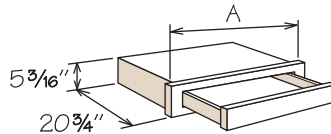

Desk Drawer Cabinet
24" Deep

DDR1224
DDR1524
DDR1824
DDR2124
DDR2424

- APC
- CCO
- CFO
- PVS
- RD

- 1 large and 2 standard drawers
- Large drawer cannot be used as a file drawer

Kneehole Drawer Cabinet

	A	Min. Trim
KDC24/21	24"	21"
KDC30/27	30"	27"
KDC36/33	36"	33"

KDC24/21
KDC30/27
KDC36/33

- RD

- Natural finish dovetail drawer with MDF bottom and 3/4 access Side-Mounted Drawer Glides
- Designed for desk or vanity application
- Field trimmable in width up to 1 1/2" per side
- Field trimmable in depth to 18"
- Field trimmable in height to 4 3/4"