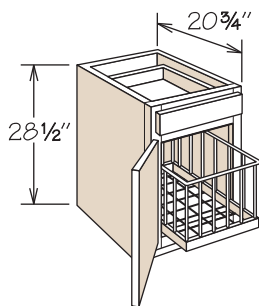

Desk & Office Cabinets

Dimensions

Width	Height	Depth
12" to 24"	28½"	20¾" – 24" (Reduced Depth optional on select cabinets)

SKU Coding

DDO	18	21
Cabinet Type (e.g., DDO = Desk Door Cabinet)	width in inches	depth in inches

Construction Options & Modifications

- APC** All Plywood Construction
- CCO** CushionClose Glide
- CFO** Cabinet Front Only
- PVS** Plywood Veneered Sides
- RD** Reduced Depth

Desk Cabinets

Desk Cabinets are 12" to 24" wide, 28½" high and 20¾" or 24" deep.

Cathedral doors are not available on Desk Cabinets.

Single door Desk Cabinets are hinged left and can be reversed in the field.

Inset toe kick construction requires BTK8 matching toe kick—must be ordered separately.

Desk File Drawer Cabinet

21" Deep

DFD1821

- APC
- CCO
- CFO
- PVS
- RD

- Natural finish dovetail drawer with MDF bottom and ¾ access Side-Mounted Drawer Glides
- Will accept letter or legal size hanging files
- FBDK1821 file basket included