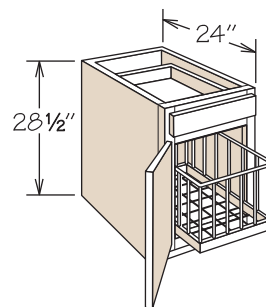

Desk & Office Cabinets

Dimensions

Width	Height	Depth
12" to 24"	28½"	20¾" – 24" (Reduced Depth optional on select cabinets)

SKU Coding

DDO	18	21
Cabinet Type (e.g., DDO = Desk Door Cabinet)	width in inches	depth in inches

Cathedral doors are not available on Desk Cabinets.

Single door Desk Cabinets are hinged left and can be reversed in the field.

Inset toe kick construction requires BTK8 matching toe kick—must be ordered separately.

Desk File Drawer Cabinet

21" Deep

DFD1821

- APC
- CCO
- CFO
- PVS
- RD

- Natural finish dovetail drawer with MDF bottom and ¾ access Side-Mounted Drawer Glides
- Will accept letter or legal size hanging files
- FBDK1821 file basket included

Desk File Drawer Cabinet

24" Deep

DFD1824

- APC
- CCO
- CFO
- PVS
- RD

- Will accept letter or legal size hanging files
- FBDK1824 file basket included

Desk Door Cabinet

1 Door, 1 Drawer

21" Deep