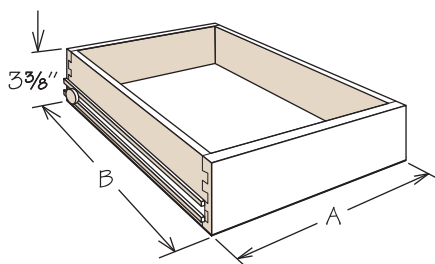

Deep Roll Out Tray

DROT12   DROT1221
DROT15   DROT1521
DROT18   DROT1821
DROT21   DROT2421
DROT24

- RD

- Field installation accessory
- Natural finish dovetail drawer with MDF bottom and Side-Mounted Drawer Glides
- Includes tray, all glide hardware and instructions

	A	B
DROT12	7 3/4"	21"
DROT15	10 3/4"	21"
DROT18	13 3/4"	21"
DROT21	16 3/4"	21"
DROT24	19 3/4"	21"
DROT1221	7 3/4"	18"
DROT1521	10 3/4"	18"
DROT1821	13 3/4"	18"
DROT2421	19 3/4"	18"