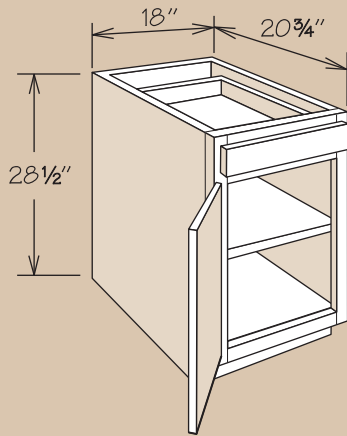

Desk & Office Cabinets

Dimensions

Width	Height	Depth
12" to 24"	28½"	20¾" – 24" (Reduced Depth optional on select cabinets)

SKU Coding

DDO	18	21
Cabinet Type (e.g., DDO = Desk Door Cabinet)	width in inches	depth in inches

Construction Options & Modifications

- APC** All Plywood Construction
- CCO** CushionClose Glide
- CFO** Cabinet Front Only
- PVS** Plywood Veneered Sides
- RD** Reduced Depth

Desk Cabinets

Desk Cabinets are 12" to 24" wide, 28½" high and 20¾" or 24" deep.

Cathedral doors are not available on Desk Cabinets.

Single door Desk Cabinets are hinged left and can be reversed in the field.

Inset toe kick construction requires BTK8 matching toe kick—must be ordered separately.