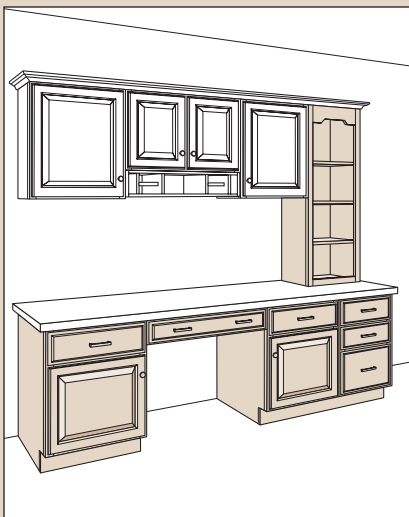

Desk & Office Cabinets

Dimensions

Width	Height	Depth
12" to 24"	28½"	20¾" – 24" (Reduced Depth optional on select cabinets)

SKU Coding

DDO	18	21
Cabinet Type (e.g., DDO = Desk Door Cabinet)	width in inches	depth in inches

Construction Options & Modifications

- APC** All Plywood Construction
- CCO** CushionClose Glide
- CFO** Cabinet Front Only
- PVS** Plywood Veneered Sides
- RD** Reduced Depth

Desk Cabinets

Desk Cabinets are 12" to 24" wide, 28½" high and 20¾" or 24" deep.