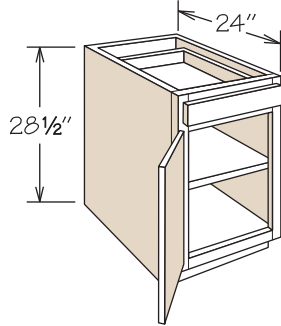

Desk & Office Cabinets

Dimensions

Width	Height	Depth
12" to 24"	28½"	20¾" – 24" (Reduced Depth optional on select cabinets)

SKU Coding

DDO	18	21
Cabinet Type (e.g., DDO = Desk Door Cabinet)	width in inches	depth in inches

Desk Door Cabinet

2 Doors, 1 Drawer

21" Deep

DDO2421 BUTT

- APC
- CCO
- CFO
- PVS
- RD

- Natural finish dovetail drawer with MDF bottom and ¾ access Side-Mounted Drawer Glides
- One full depth adjustable shelf
- May be accessorized with 1 DROT Deep Roll Out Tray
- DROT must be mounted on cabinet floor

Desk Door Cabinet
1 Door, 1 Drawer
24" Deep

DDO1224
DDO1524
DDO1824
DDO2124

- APC
- CCO
- CFO
- PVS
- RD

- One full depth adjustable shelf
- May be accessorized with 1 DROT Deep Roll Out Tray
- DROT must be mounted on cabinet floor

Desk Door Cabinet
2 Doors, 1 Drawer
24" Deep

DDO2424 BUTT

- APC
- CCO
- CFO
- PVS
- RD

- One full depth adjustable shelf
- May be accessorized with 1 DROT Deep Roll Out Tray
- DROT must be mounted on cabinet floor