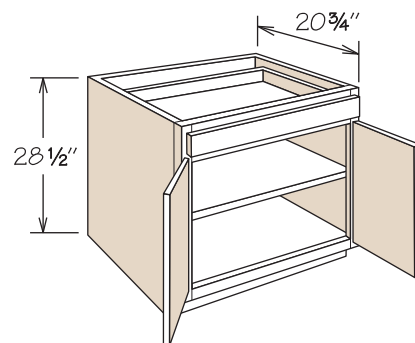

Desk & Office Cabinets

Dimensions

Width	Height	Depth
12" to 24"	28½"	20¾" – 24" (Reduced Depth optional on select cabinets)

SKU Coding

DDO	18	21
Cabinet Type (e.g., DDO = Desk Door Cabinet)	width in inches	depth in inches

Desk File Drawer Cabinet

24" Deep

DFD1824

- APC
- CCO
- CFO
- PVS
- RD

- Will accept letter or legal size hanging files
- FBDK1824 file basket included

Desk Door Cabinet

1 Door, 1 Drawer

21" Deep

DDO1221
DDO1521
DDO1821
DDO2121

- APC
- CCO
- CFO
- PVS
- RD

- Natural finish dovetail drawer with MDF bottom and ¾ access Side-Mounted Drawer Glides
- One full depth adjustable shelf
- May be accessorized with 1 DROT Deep Roll Out Tray
- DROT must be mounted on cabinet floor

Desk Door Cabinet

2 Doors, 1 Drawer

21" Deep

DDO2421 BUTT

- APC
- CCO
- CFO
- PVS
- RD

- Natural finish dovetail drawer with MDF bottom and ¾ access Side-Mounted Drawer Glides
- One full depth adjustable shelf
- May be accessorized with 1 DROT Deep Roll Out Tray
- DROT must be mounted on cabinet floor