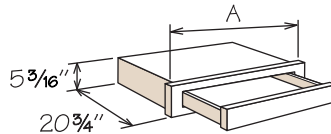

Desk Drawer Cabinet
24" Deep

Pricing Page 276

DDR1224
DDR1524
DDR1824
DDR2124
DDR2424

- CCO
- CFO
- PVS
- RD

- 1 large and 2 standard drawers
- Large drawer cannot be used as a file drawer

Kneehole Drawer Cabinet

Pricing Page 276

| | A | Min. Trim |
|----------|-----|-----------|
| KDC24/21 | 24" | 21" |
| KDC30/27 | 30" | 27" |
| KDC36/33 | 36" | 33" |

KDC24/21
KDC30/27
KDC36/33

- RD

- Natural finish dovetail drawer with MDF bottom and 3/4 access Side-Mounted Drawer Glides
- Designed for desk or vanity application
- Field trimmable in width up to 1 1/2" per side
- Field trimmable in depth to 18"
- Field trimmable in height to 4 3/4"