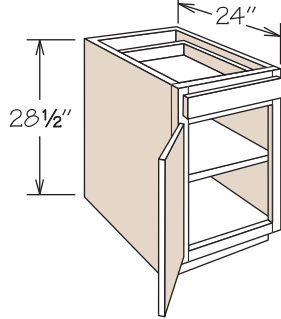

Desk & Office Cabinets

Dimensions

| Width | Height | Depth |
|------------|--------|--|
| 12" to 24" | 28½" | 20¾" – 24" (Reduced Depth optional on select cabinets) |

SKU Coding

| DDO | 18 | 21 |
|--|--------------------|--------------------|
| Cabinet Type (e.g., DDO = Desk Door Cabinet) | width in inches | depth in inches |

Desk Door Cabinet

2 Doors, 1 Drawer

21" Deep

Pricing Page 276

DDO2421 BUTT

- CCO
- CFO
- PVS
- RD

- Natural finish dovetail drawer with MDF bottom and ¾ access Side-Mounted Drawer Glides
- One full depth adjustable shelf
- May be accessorized with 1 DROT Deep Roll Out Tray
- DROT must be mounted on cabinet floor

Desk Door Cabinet
1 Door, 1 Drawer
24" Deep

Pricing Page 276

DDO1224
DDO1524
DDO1824
DDO2124

- CCO
- CFO
- PVS
- RD

- One full depth adjustable shelf
- May be accessorized with 1 DROT Deep Roll Out Tray
- DROT must be mounted on cabinet floor

Desk Door Cabinet
2 Doors, 1 Drawer
24" Deep

Pricing Page 276

DDO2424 BUTT

- CCO
- CFO
- PVS
- RD

- One full depth adjustable shelf
- May be accessorized with 1 DROT Deep Roll Out Tray
- DROT must be mounted on cabinet floor