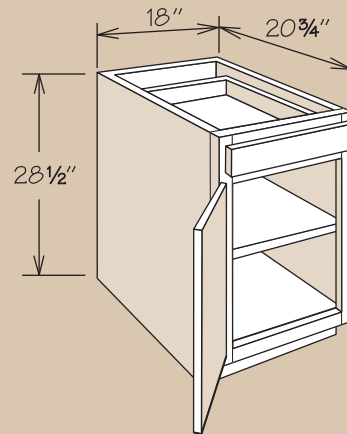

Desk & Office Cabinets

Dimensions

| Width | Height | Depth |
|------------|--------|--|
| 12" to 24" | 28½" | 20¾" – 24" (Reduced Depth optional on select cabinets) |

SKU Coding

| DDO | 18 | 21 |
|--|--------------------|--------------------|
| Cabinet Type (e.g., DDO = Desk Door Cabinet) | width in inches | depth in inches |

Construction Options & Modifications

| | |
|-----|-----------------------|
| CCO | CushionClose Glide |
| CFO | Cabinet Front Only |
| PVS | Plywood Veneered Side |
| RD | Reduced Depth |

Desk Cabinets

Desk cabinets are 12" to 24" wide, 28½" high and 20¾" or 24" deep.

Cathedral doors are not available on Desk base cabinets.

Single door Desk cabinets are hinged left and can be reversed in the field.

Inset toe kick construction requires BTK8 matching toe kick—must be ordered separately.