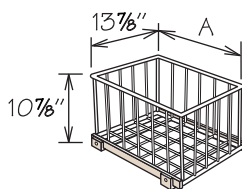

File Base Drawer Kit

Pricing Page 309

	A
FBDK1821	18"
FBDK1824	21 1/2"

FBDK1821
FBDK1824

- Field installation accessory
- Contents: 1 basket assembly, 1 rail assembly, 4 mounting screws
- Chrome finish
- Accepts letter or legal size hanging files
- FBDK1821 can be used in Vanity cabinets
- Mounts to B18 (14 3/4") or wider cabinet
- Not sized to fit reduced depth cabinets