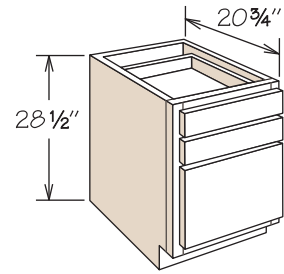

Desk Drawer Cabinet
21" Deep

Pricing Page 276

DDR1221
DDR1521
DDR1821
DDR2121
DDR2421

- CCO
- CFO
- PVS
- RD

- Natural finish dovetail drawers with MDF bottom and 3/4 access Side-Mounted Drawer Glides
- 1 large and 2 standard drawers
- Large drawer cannot be used as a file drawer