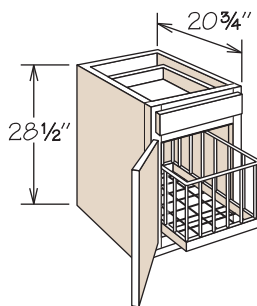

Desk & Office Cabinets

Dimensions

| Width | Height | Depth |
|------------|--------|--|
| 12" to 24" | 28½" | 20¾" – 24" (Reduced Depth optional on select cabinets) |

SKU Coding

| DDO | 18 | 21 |
|--|--------------------|--------------------|
| Cabinet Type (e.g., DDO = Desk Door Cabinet) | width in inches | depth in inches |

Construction Options & Modifications

| | |
|-----|-----------------------|
| CCO | CushionClose Glide |
| CFO | Cabinet Front Only |
| PVS | Plywood Veneered Side |
| RD | Reduced Depth |

Desk Cabinets

Desk cabinets are 12" to 24" wide, 28½" high and 20¾" or 24" deep.

Cathedral doors are not available on Desk base cabinets.

Single door Desk cabinets are hinged left and can be reversed in the field.

Inset toe kick construction requires BTK8 matching toe kick—must be ordered separately.

Desk File Drawer Cabinet

21" Deep

Pricing Page 276

DFD1821

- CCO
- CFO
- PVS
- RD

- Natural finish dovetail drawer with MDF bottom and ¾ access Side-Mounted Drawer Glides
- Will accept letter or legal size hanging files
- FBDK1821 file basket included