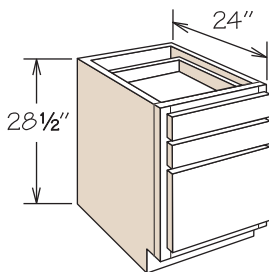

Desk Drawer Cabinet
24" Deep

Pricing Page 276

DDR1224
DDR1524
DDR1824
DDR2124
DDR2424

- CCO
- CFO
- PVS
- RD

- 1 large and 2 standard drawers
- Large drawer cannot be used as a file drawer