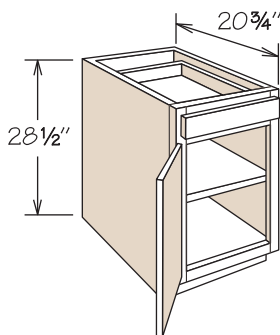

Desk Door Cabinet

1 Door, 1 Drawer

21" Deep

Pricing Page 276

DDO1221
DDO1521
DDO1821
DDO2121

- CCO
- CFO
- PVS
- RD

- Natural finish dovetail drawer with MDF bottom and ¾ access Side-Mounted Drawer Glides
- One full depth adjustable shelf
- May be accessorized with 1 DROT Deep Roll Out Tray
- DROT must be mounted on cabinet floor