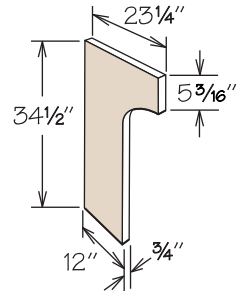

Desk End Panel

Pricing Page 312

DEP

- Wood door styles feature 3/4" veneered particleboard finished on both sides
- White door styles feature 3/4" veneered particleboard painted on both sides
- Field trimmable
- Recommend QM8 WD be ordered for installation to ensure proper attachment to wall