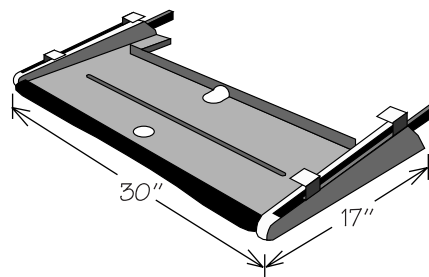

Keyboard Tray

Pricing Page 309

KBT30

- Field installation accessory
- Designed to mount to underside of countertop
- Works with 24" or 21" deep desk cabinets
- Fits in 30" or wider opening
- Features ball bearing glide system
- Includes gel-wrist rest
- Black finish
- Not sized to fit reduced depth cabinets