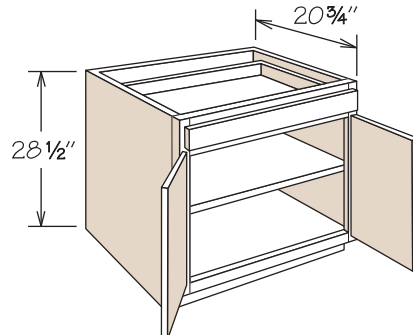

Desk & Office Cabinets

Dimensions

| Width | Height | Depth |
|------------|--------|--|
| 12" to 24" | 28½" | 20¾" – 24" (Reduced Depth optional on select cabinets) |

SKU Coding

| DDO | 18 | 21 |
|--|--------------------|--------------------|
| Cabinet Type (e.g., DDO = Desk Door Cabinet) | width in inches | depth in inches |

Desk File Drawer Cabinet

24" Deep

Pricing Page 276

DFD1824

- CCO
- CFO
- PVS
- RD

- Will accept letter or legal size hanging files
- FBDK1824 file basket included

Desk Door Cabinet

1 Door, 1 Drawer

21" Deep

Pricing Page 276

DDO1221
DDO1521
DDO1821
DDO2121

- CCO
- CFO
- PVS
- RD

- Natural finish dovetail drawer with MDF bottom and ¾ access Side-Mounted Drawer Glides
- One full depth adjustable shelf
- May be accessorized with 1 DROT Deep Roll Out Tray
- DROT must be mounted on cabinet floor

Desk Door Cabinet

2 Doors, 1 Drawer

21" Deep

Pricing Page 276

DDO2421 BUTT

- CCO
- CFO
- PVS
- RD

- Natural finish dovetail drawer with MDF bottom and ¾ access Side-Mounted Drawer Glides
- One full depth adjustable shelf
- May be accessorized with 1 DROT Deep Roll Out Tray
- DROT must be mounted on cabinet floor