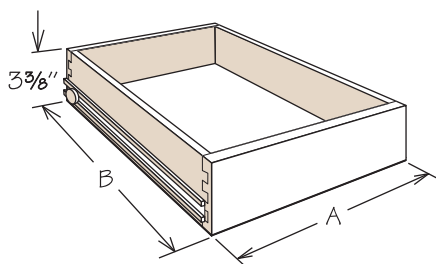

Keyboard Tray

Pricing Page 309

KBT30

- Field installation accessory
- Designed to mount to underside of countertop
- Works with 24" or 21" deep desk cabinets
- Fits in 30" or wider opening
- Features ball bearing glide system
- Includes gel-wrist rest
- Black finish
- Not sized to fit reduced depth cabinets

Deep Roll Out Tray

Pricing Pages 308, 310

DROT12 DROT1221
DROT15 DROT1521
DROT18 DROT1821
DROT21 **DROT2421**
DROT24

- RD

| | A | B |
|----------|---------|-----|
| DROT12 | 7 3/4" | 21" |
| DROT15 | 10 3/4" | 21" |
| DROT18 | 13 3/4" | 21" |
| DROT21 | 16 3/4" | 21" |
| DROT24 | 19 3/4" | 21" |
| DROT1221 | 7 3/4" | 18" |
| DROT1521 | 10 3/4" | 18" |
| DROT1821 | 13 3/4" | 18" |
| DROT2421 | 19 3/4" | 18" |