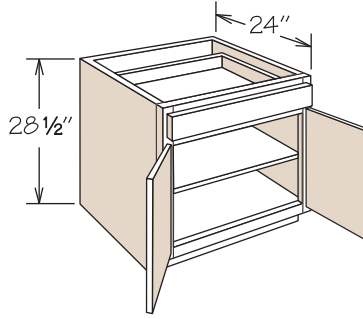

Desk & Office Cabinets

Dimensions

| Width | Height | Depth |
|------------|--------|--|
| 12" to 24" | 28½" | 20¾" – 24" (Reduced Depth optional on select cabinets) |

SKU Coding

| DDO | 18 | 21 |
|--|--------------------|--------------------|
| Cabinet Type (e.g., DDO = Desk Door Cabinet) | width in inches | depth in inches |

Desk Door Cabinet

2 Doors, 1 Drawer

21" Deep

Pricing Page 276

DDO2421 BUTT

- CCO
- CFO
- PVS
- RD

- Natural finish dovetail drawer with MDF bottom and ¾ access Side-Mounted Drawer Glides
- One full depth adjustable shelf
- May be accessorized with 1 DROT Deep Roll Out Tray
- DROT must be mounted on cabinet floor

Desk Door Cabinet
1 Door, 1 Drawer
24" Deep

Pricing Page 276

DDO1224
DDO1524
DDO1824
DDO2124

- CCO
- CFO
- PVS
- RD

- One full depth adjustable shelf
- May be accessorized with 1 DROT Deep Roll Out Tray
- DROT must be mounted on cabinet floor

Desk Door Cabinet
2 Doors, 1 Drawer
24" Deep

Pricing Page 276

DDO2424 BUTT

- CCO
- CFO
- PVS
- RD

- One full depth adjustable shelf
- May be accessorized with 1 DROT Deep Roll Out Tray
- DROT must be mounted on cabinet floor