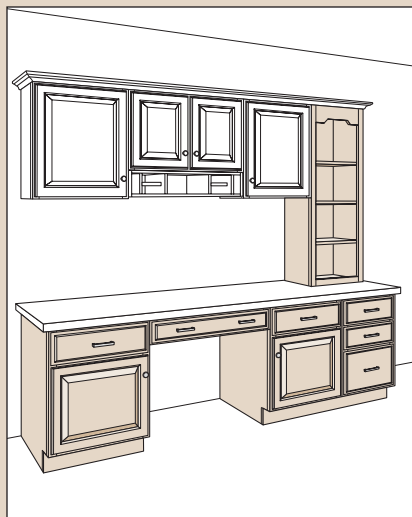

Desk & Office Cabinets

Dimensions

| Width | Height | Depth |
|------------|--------|--|
| 12" to 24" | 28½" | 20¾" – 24" (Reduced Depth optional on select cabinets) |

SKU Coding

| DDO | 18 | 21 |
|--|--------------------|--------------------|
| Cabinet Type (e.g., DDO = Desk Door Cabinet) | width in inches | depth in inches |

Construction Options & Modifications

| | |
|-----|-----------------------|
| CCO | CushionClose Glide |
| CFO | Cabinet Front Only |
| PVS | Plywood Veneered Side |
| RD | Reduced Depth |

Desk Cabinets

Desk cabinets are 12" to 24" wide, 28½" high and 20¾" or 24" deep.

Cathedral doors are not available on Desk base cabinets.

Single door Desk cabinets are hinged left and can be reversed in the field.

Inset toe kick construction requires BTK8 matching toe kick—must be ordered separately.