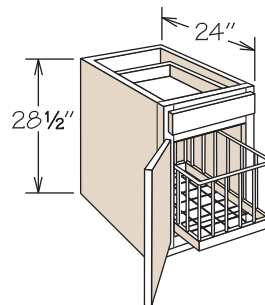

Desk & Office Cabinets

Dimensions

| Width | Height | Depth |
|------------|--------|--|
| 12" to 24" | 28½" | 20¾" – 24" (Reduced Depth optional on select cabinets) |

SKU Coding

| DDO | 18 | 21 |
|--|--------------------|--------------------|
| Cabinet Type (e.g., DDO = Desk Door Cabinet) | width in inches | depth in inches |

Cathedral doors are not available on Desk base cabinets.

Single door Desk cabinets are hinged left and can be reversed in the field.

Inset toe kick construction requires BTK8 matching toe kick—must be ordered separately.

Desk File Drawer Cabinet

21" Deep

Pricing Page 276

DFD1821

- CCO
- CFO
- PVS
- RD

- Natural finish dovetail drawer with MDF bottom and ¾ access Side-Mounted Drawer Glides
- Will accept letter or legal size hanging files
- FBDK1821 file basket included

Desk File Drawer Cabinet

24" Deep

Pricing Page 276

DFD1824

- CCO
- CFO
- PVS
- RD

- Will accept letter or legal size hanging files
- FBDK1824 file basket included

Desk Door Cabinet

1 Door, 1 Drawer