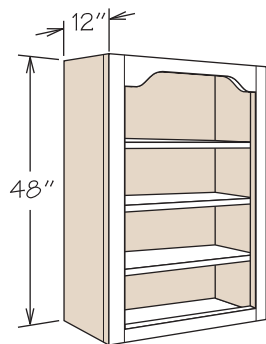

Desk & Office Cabinets

Dimensions

| Width | Height | Depth |
|------------|--------|--|
| 12" to 24" | 28½" | 20¾" – 24" (Reduced Depth optional on select cabinets) |

SKU Coding

| DDO | 18 | 21 |
|--|--------------------|--------------------|
| Cabinet Type (e.g., DDO = Desk Door Cabinet) | width in inches | depth in inches |

Pricing Page 276

| | A | Min. Trim |
|----------|-----|-----------|
| KDC24/21 | 24" | 21" |
| KDC30/27 | 30" | 27" |
| KDC36/33 | 36" | 33" |

KDC24/21
KDC30/27
KDC36/33

- RD

- Natural finish dovetail drawer with MDF bottom and 3/4 access Side-Mounted Drawer Glides
- Designed for desk or vanity application
- Field trimmable in width up to 1 1/2" per side
- Field trimmable in depth to 18"
- Field trimmable in height to 4 3/4"

Bookcase

Pricing Page 304

BC1848
BC2448
BC3048

- RD
- PVS

- Interior finished to match cabinet exterior
- Standard cabinet sides are 1/2" engineered wood with TuffTech finish
- 3 adjustable shelves constructed of 3/4" veneered engineered wood